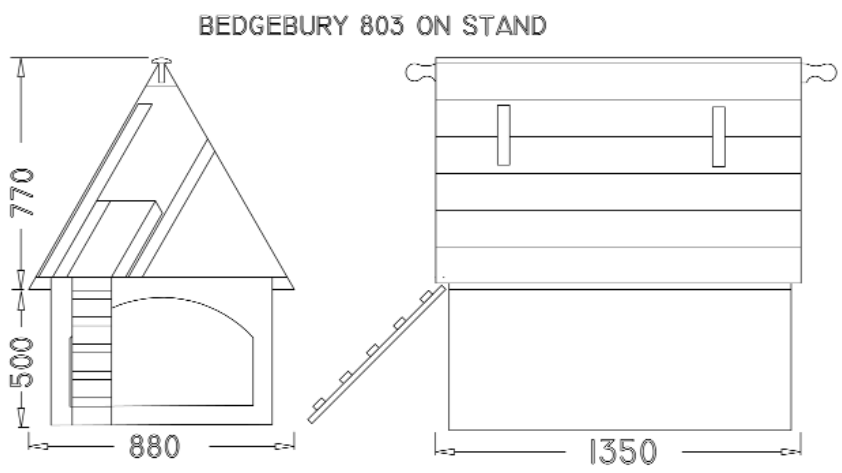

# Forsham Cottage Arks

**NEWLY AVAILABLE**

**COVER STAND FOR THE  
BEDGEBURY 802 AND  
BEDGEBURY 803**

- GIVES BIRDS SHADE & SHELTER
- KEEPS FEED DRY
- DISSUADES RODENTS
- DUST BATH AREA
- WHERE THE RUN SIZE IS LIMITED THE STAND ALLOWS THE BIRDS ACCESS TO ALL AVAILABLE GROUND AREA
- THE STAND IS FIXED TO THE HOUSE. ARK & STAND MOVE AS ONE
- CAN BE RETRO' FITTED TO OLDER BEDGEBURY ARKS