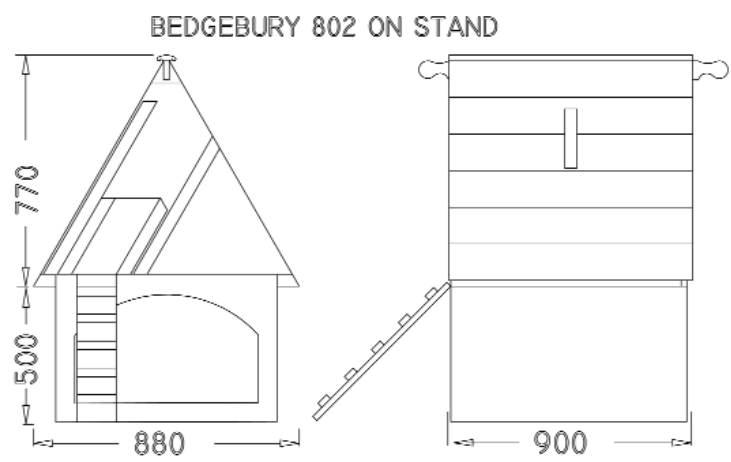

# Forsham Cottage Arks

**NEWLY AVAILABLE**

**COVER STAND FOR THE  
BEDGEBURY 802 AND  
BEDGEBURY 803**

- GIVES BIRDS SHADE & SHELTER
- KEEPS FEED DRY
- DISSUADES RODENTS
- DUST BATH AREA
- WHERE THE RUN SIZE IS LIMITED THE STAND ALLOWS THE BIRDS ACCESS TO ALL AVAILABLE GROUND AREA
- THE STAND IS FIXED TO THE HOUSE. ARK & STAND MOVE AS ONE
- CAN BE RETRO' FITTED TO OLDER BEDGEBURY ARKS